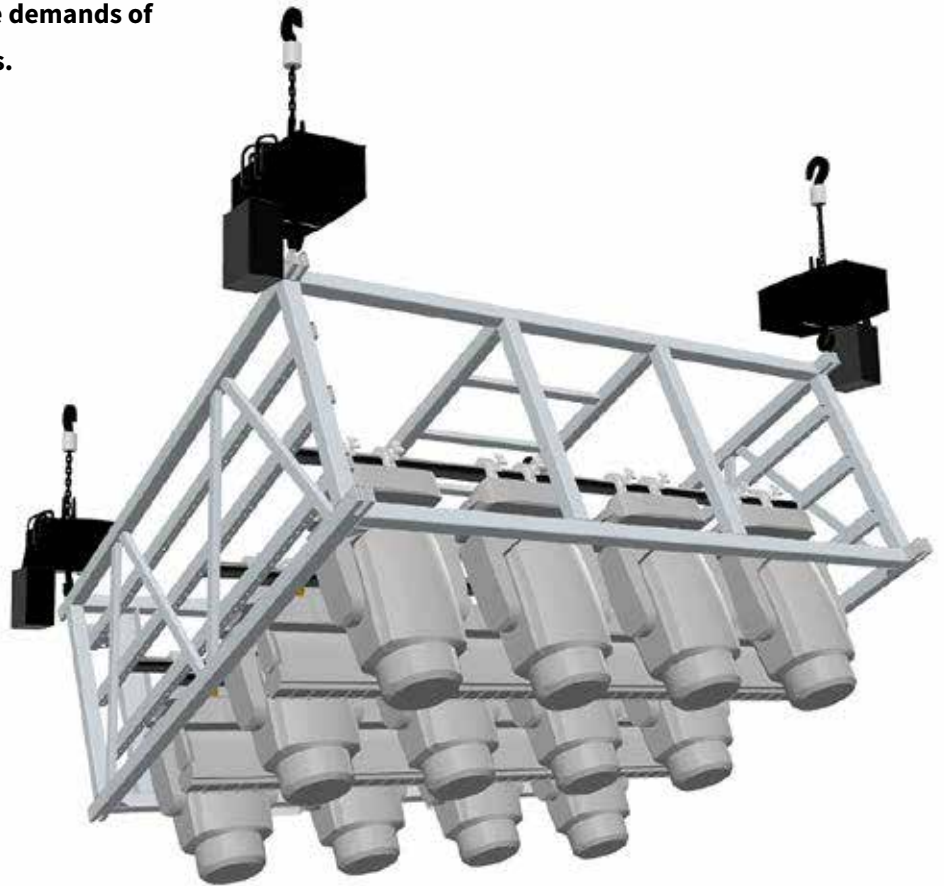

# Lighting Pods

## A Smart Solution for Load-Bearing, Transport, and Creative Design

The Sixty82 **Lighting Pods** are a cool addition to our product line, offering a versatile solution for the storage, transport, and deployment of lighting fixtures. These pods are designed specifically for AV rental and touring companies, serving as both practical load-bearing dollies and as part of the show's design elements. They combine functionality and style to meet the demands of dynamic productions.

### Key Features:

- **Fixed Dimensions:** Each pod stands at a height of 190 cm and a depth of 80 cm, ensuring uniformity and ease of integration.
- **Connectivity:** The Lighting Pods can be connected both vertically and sideways, offering flexible design possibilities.
- **Customizable Shapes:** Achieve unique configurations with various sizes and suspension plates tailored to your specific needs.
- **Heavy-Duty Design:** Built to withstand rigorous use, the pods come equipped with black wheels and integrated fork-lift points for effortless mobility and handling.
- **Multiple Widths:** Available in 210 cm, 157.5 cm, and 105 cm to suit diverse applications.
- **Adjustable Suspension Tubes:** Add as many suspension tubes as required, with adjustable height settings for precise placement.
- **Integrated Ladder:** A ladder at the back of each pod ensures convenient access during setup and operation.

### Applications

The Lighting Pods excel as storage and transport solutions for lighting fixtures and set pieces. They can also serve as pre-rig setups, streamlining installation and reducing setup time. Additionally,