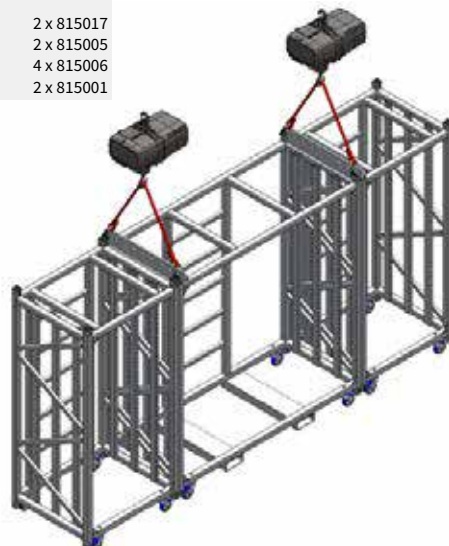

### Key Features:

- **Fixed Dimensions:** Each pod stands at a height of 190 cm and a depth of 80 cm, ensuring uniformity and ease of integration.
- **Connectivity:** The Lighting Pods can be connected both vertically and sideways, offering flexible design possibilities.
- **Customizable Shapes:** Achieve unique configurations with various sizes and suspension plates tailored to your specific needs.
- **Heavy-Duty Design:** Built to withstand rigorous use, the pods come equipped with black wheels and integrated fork-lift points for effortless mobility and handling.
- **Multiple Widths:** Available in 210 cm, 157.5 cm, and 105 cm to suit diverse applications.
- **Adjustable Suspension Tubes:** Add as many suspension tubes as required, with adjustable height settings for precise placement.
- **Integrated Ladder:** A ladder at the back of each pod ensures convenient access during setup and operation.

## Asseccories

**LIGHTING POD SUSPENSION STRIP**  
217104

2 x 811003

**LIGHTING POD COUPLING STRIP**  
217105

3 x 811003

### LIGHTING POD SUSPENSION TUBE

Code	Product
217106	Suspension tube 2100
217107	Suspension tube 1575
217108	Suspension tube 1050

2 x 815017  
2 x 815005  
4 x 815006  
2 x 815001

The Lighting Pods can be connected both vertically and sideways, offering flexible design possibilities.